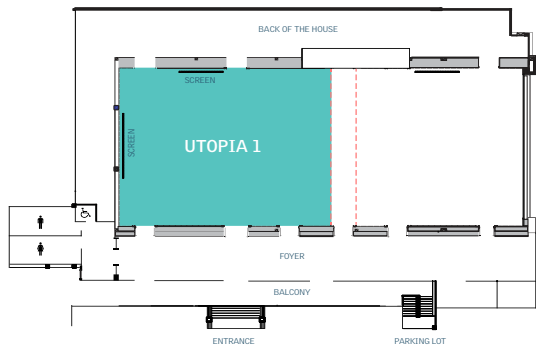

The poolside Chill Bar adds to the pleasure of a stay at the Le Meridien Chiang Rai Resort.

STATE-OF-THE-ART MEETING SPACE,
INSPIRING CUISINE AND MODERN
DESIGN ELEMENTS STIMULATE
NEW IDEAS CREATING LIMITLESS
OPPORTUNITIES FOR ENGAGEMENT
AND DISCOVERY.

N 19° 52' E 99° 50'
DESTINATION UNLOCKED

Le MERIDIEN

3rd Floor

3rd Floor

1st Floor

3rd Floor

Key	UTOPIA	UTOPIA 1	UTOPIA 2	UTOPIA FOYER	CHAMCHA	LIBRARY BOARDROOM	LIBRARY	SUKKASAME DECK	MAMMIA LAWN	LAWN	SPA TERRACE	RIVERSIDE TERRACE
Ft ²	9,445	4,963.2	3,883.1	2,664.1	1,307.8	290.63	1,401.5	2,712.5	21,429	11,302	2,637.2	6,296.9
M ²	877.5	464.1	360.75	247.5	121.5	27	130.2	252	199.08	1,050	245	585
Ft	57.88	28.88	22.6	15.5	7.6	1.2	8.15	15.79	12.47	65.77	15.34	36.65
M	32.79	17.12	13.31	9.13	4.48	0.99	4.8	9.29	7.34	38.74	9.04	21.58
Theatre	1,200	650	350	X	100	X	80	X	X	1,200	X	X
U-Shape	400	150	100	X	46	X	20	X	X	X	X	X
Classroom	400	300	150	X	45	X	45	X	X	X	X	X
Board-room	400	200	150	X	30	15	20	X	X	X	X	X
Cocktail	1,000	500	400	300	80	X	60	150	150	1,000	30	100
Banquet	800	360	300	X	60	X	60	120	150	1,000	X	70
Cabaret	450	280	200	X	48	X	48	80	100	600	X	54
Dinner Dance	550	350	240	X	50	X	40	80	100	600	X	50