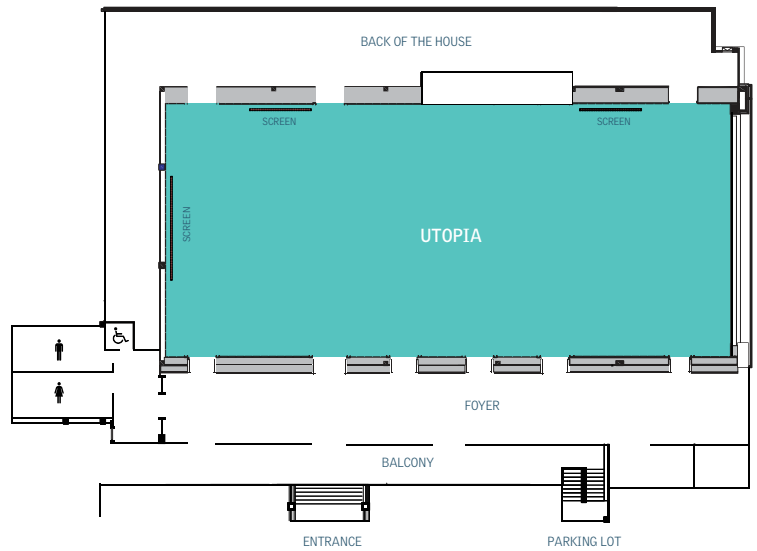

The poolside Chill Bar adds to the pleasure of a stay at the Le Meridien Chiang Rai Resort.

STATE-OF-THE-ART MEETING SPACE,
INSPIRING CUISINE AND MODERN
DESIGN ELEMENTS STIMULATE
NEW IDEAS CREATING LIMITLESS
OPPORTUNITIES FOR ENGAGEMENT
AND DISCOVERY.

N 19° 52' E 99° 50'
DESTINATION UNLOCKED

Le MERIDIEN

3rd Floor

3rd Floor

1st Floor

3rd Floor

Key	UTOPIA	UTOPIA 1	UTOPIA 2	UTOPIA FOYER	CHAMCHA	LIBRARY BOARDROOM	LIBRARY	SUKKASAME DECK	MAMMIA LAWN	LAWN	SPA TERRACE	RIVERSIDE TERRACE
Ft ²	9,445	4,963.2	3,883.1	2,664.1	1,307.8	290.63	1,401.5	2,712.5	21,429	11,302	2,637.2	6,296.9
M ²	877.5	464.1	360.75	247.5	121.5	27	130.2	252	199.08	1,050	245	585
Ft	57.88	28.88	22.6	15.5	7.6	1.2	8.15	15.79	12.47	65.77	15.34	36.65
M	32.79	17.12	13.31	9.13	4.48	0.99	4.8	9.29	7.34	38.74	9.04	21.58
Theatre	1,200	650	350	X	100	X	80	X	X	1,200	X	X
U-Shape	400	150	100	X	46	X	20	X	X	X	X	X
Classroom	400	300	150	X	45	X	45	X	X	X	X	X
Board-room	400	200	150	X	30	15	20	X	X	X	X	X
Cocktail	1,000	500	400	300	80	X	60	150	150	1,000	30	100
Banquet	800	360	300	X	60	X	60	120	150	1,000	X	70
Cabaret	450	280	200	X	48	X	48	80	100	600	X	54
Dinner Dance	550	350	240	X	50	X	40	80	100	600	X	50