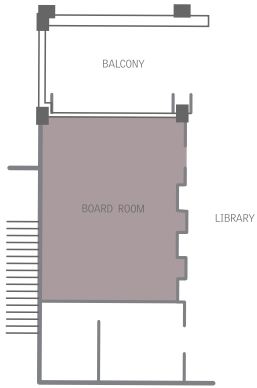

N 19° 52' E 99° 50'
DESTINATION UNLOCKED

Le MERIDIEN

3rd Floor

3rd Floor

1st Floor

3rd Floor

Key	UTOPIA	UTOPIA 1	UTOPIA 2	UTOPIA FOYER	CHAMCHA	LIBRARY BOARDROOM	LIBRARY	SUKKASAME DECK	MAMMIA LAWN	LAWN	SPA TERRACE	RIVERSIDE TERRACE
Ft ²	9,445	4,963.2	3,883.1	2,664.1	1,307.8	290.63	1,401.5	2,712.5	21,429	11,302	2,637.2	6,296.9
M ²	877.5	464.1	360.75	247.5	121.5	27	130.2	252	199.08	1,050	245	585
Ft	57.88	28.88	22.6	15.5	7.6	1.2	8.15	15.79	12.47	65.77	15.34	36.65
M	32.79	17.12	13.31	9.13	4.48	0.99	4.8	9.29	7.34	38.74	9.04	21.58
Theatre	1,200	650	350	X	100	X	80	X	X	1,200	X	X
U-Shape	400	150	100	X	46	X	20	X	X	X	X	X
Classroom	400	300	150	X	45	X	45	X	X	X	X	X
Board-room	400	200	150	X	30	15	20	X	X	X	X	X
Cocktail	1,000	500	400	300	80	X	60	150	150	1,000	30	100
Banquet	800	360	300	X	60	X	60	120	150	1,000	X	70
Cabaret	450	280	200	X	48	X	48	80	100	600	X	54
Dinner Dance	550	350	240	X	50	X	40	80	100	600	X	50