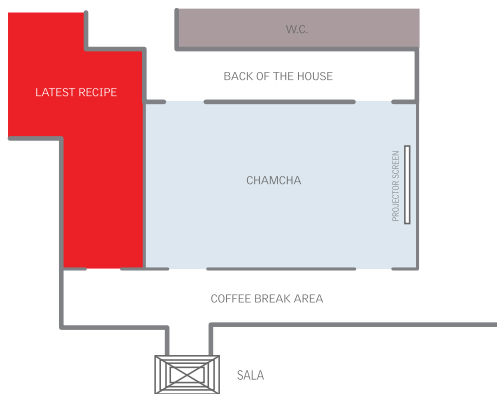

Latest Recipe provides guests with delicious all-day dining in a sophisticated setting. Experience international delights or local flavours, buffet or a la carte during breakfast, lunch or dinner.

Latitude 19 lobby lounge is a haven of modern Lanna chic, the ideal place to relax and savour a selection of specialty coffees, fine wines, exotic cocktails and unique bar creations from our specially crafted beverage selection.

The poolside Chill Bar adds to the pleasure of a stay at the Le Meridien Chiang Rai Resort.

STATE-OF-THE-ART MEETING SPACE,
INSPIRING CUISINE AND MODERN
DESIGN ELEMENTS STIMULATE
NEW IDEAS CREATING LIMITLESS
OPPORTUNITIES FOR ENGAGEMENT
AND DISCOVERY.

N 19° 52' E 99° 50'
DESTINATION UNLOCKED

Le MERIDIEN

3rd Floor

3rd Floor

1st Floor

3rd Floor

Key	UTOPIA	UTOPIA 1	UTOPIA 2	UTOPIA FOYER	CHAMCHA	LIBRARY BOARDROOM	LIBRARY	SUKKASAME DECK	MAMMIA LAWN	LAWN	SPA TERRACE	RIVERSIDE TERRACE
Ft ²	9,445	4,963.2	3,883.1	2,664.1	1,307.8	290.63	1,401.5	2,712.5	21,429	11,302	2,637.2	6,296.9
M ²	877.5	464.1	360.75	247.5	121.5	27	130.2	252	199.08	1,050	245	585
Ft	57.88	28.88	22.6	15.5	7.6	1.2	8.15	15.79	12.47	65.77	15.34	36.65
M	32.79	17.12	13.31	9.13	4.48	0.99	4.8	9.29	7.34	38.74	9.04	21.58
Theatre	1,200	650	350	X	100	X	80	X	X	1,200	X	X
U-Shape	400	150	100	X	46	X	20	X	X	X	X	X
Classroom	400	300	150	X	45	X	45	X	X	X	X	X
Board-room	400	200	150	X	30	15	20	X	X	X	X	X
Cocktail	1,000	500	400	300	80	X	60	150	150	1,000	30	100
Banquet	800	360	300	X	60	X	60	120	150	1,000	X	70
Cabaret	450	280	200	X	48	X	48	80	100	600	X	54
Dinner Dance	550	350	240	X	50	X	40	80	100	600	X	50