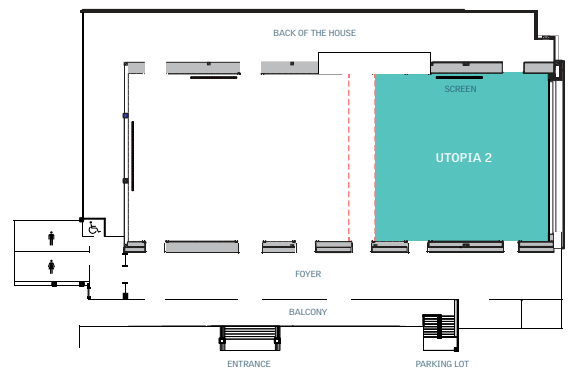

N 19° 52' E 99° 50'
DESTINATION UNLOCKED

Le MERIDIEN

3rd Floor

3rd Floor

1st Floor

3rd Floor

Key	UTOPIA	UTOPIA 1	UTOPIA 2	UTOPIA FOYER	CHAMCHA	LIBRARY BOARDROOM	LIBRARY	SUKKASAME DECK	MAMMIA LAWN	LAWN	SPA TERRACE	RIVERSIDE TERRACE
Ft ²	9,445	4,963.2	3,883.1	2,664.1	1,307.8	290.63	1,401.5	2,712.5	21,429	11,302	2,637.2	6,296.9
M ²	877.5	464.1	360.75	247.5	121.5	27	130.2	252	199.08	1,050	245	585
Ft	57.88	28.88	22.6	15.5	7.6	1.2	8.15	15.79	12.47	65.77	15.34	36.65
M	32.79	17.12	13.31	9.13	4.48	0.99	4.8	9.29	7.34	38.74	9.04	21.58
Theatre	1,200	650	350	X	100	X	80	X	X	1,200	X	X
U-Shape	400	150	100	X	46	X	20	X	X	X	X	X
Classroom	400	300	150	X	45	X	45	X	X	X	X	X
Board-room	400	200	150	X	30	15	20	X	X	X	X	X
Cocktail	1,000	500	400	300	80	X	60	150	150	1,000	30	100
Banquet	800	360	300	X	60	X	60	120	150	1,000	X	70
Cabaret	450	280	200	X	48	X	48	80	100	600	X	54
Dinner Dance	550	350	240	X	50	X	40	80	100	600	X	50